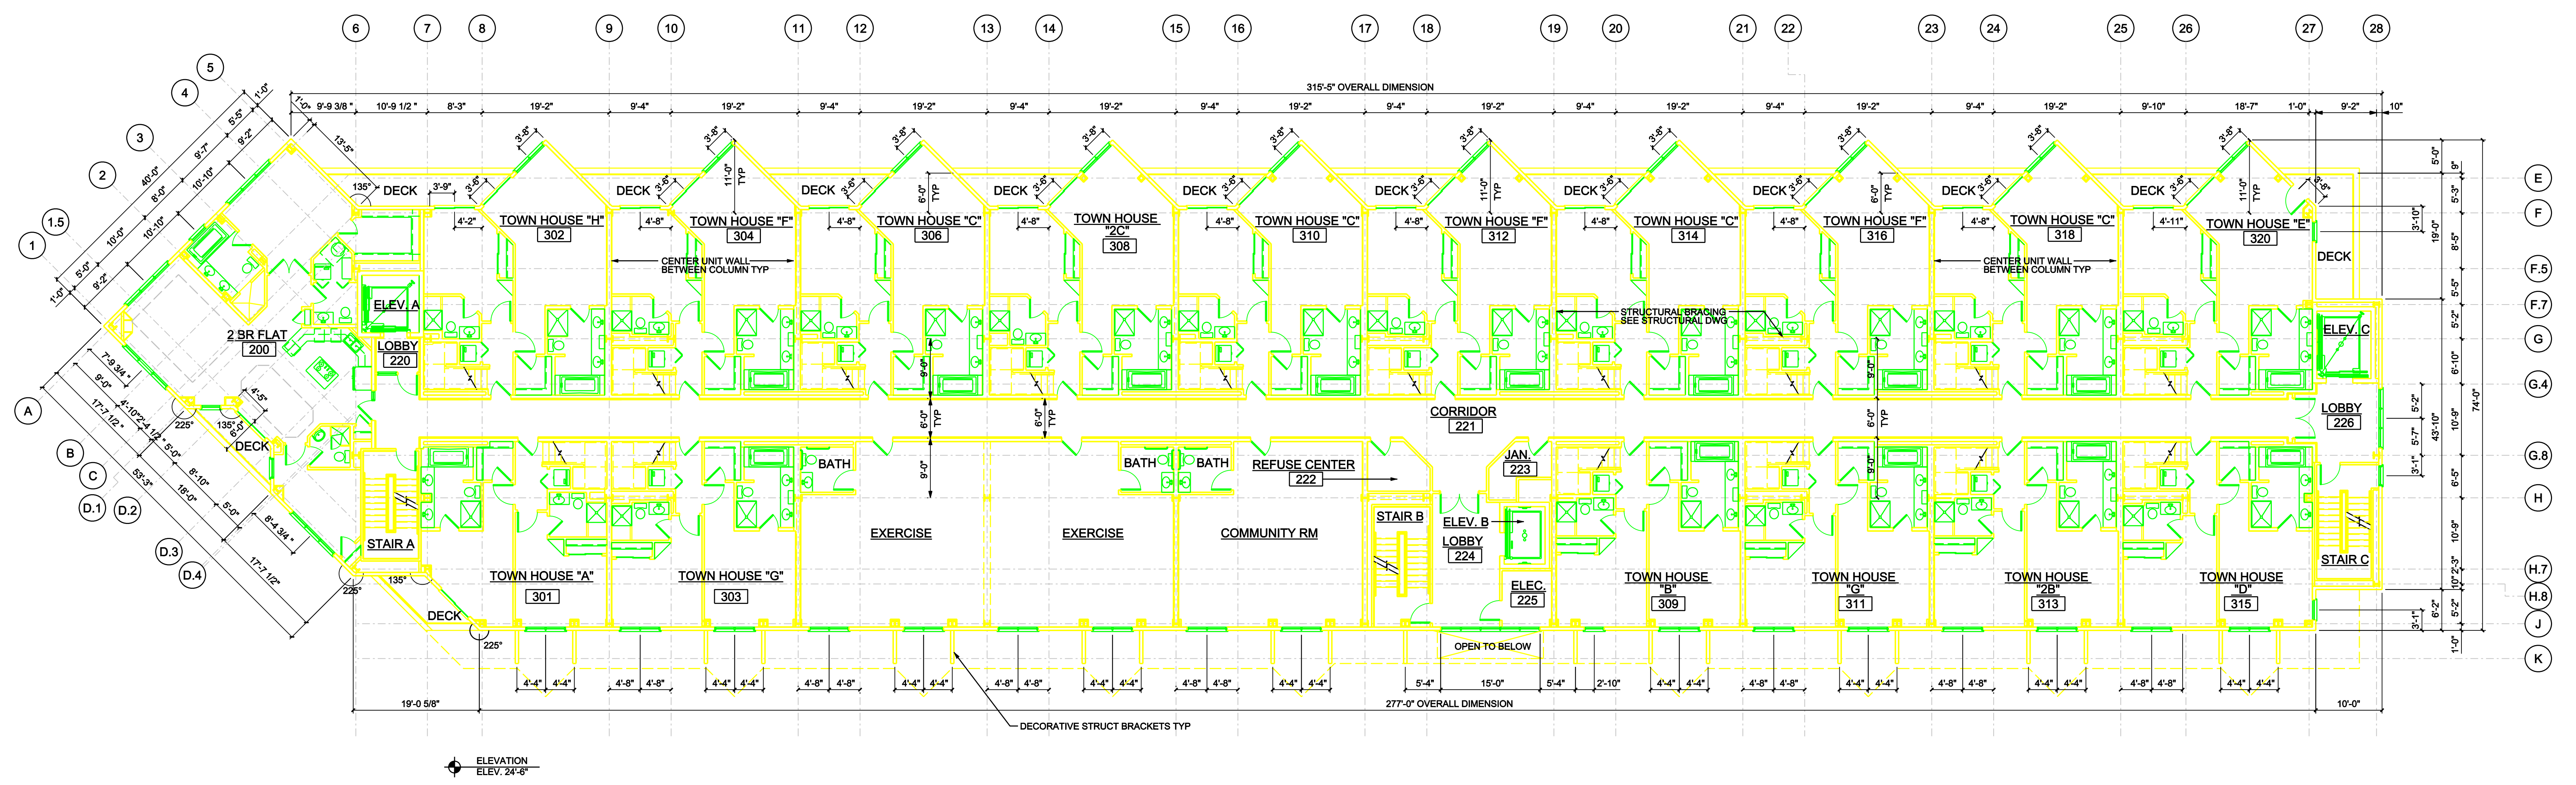

1 THIRD FLOOR PLAN  
 A1.2 SCALE: 3/32"=1'-0"

2 SECOND FLOOR PLAN  
 A1.2 SCALE: 3/32"=1'-0"

800.700.3305